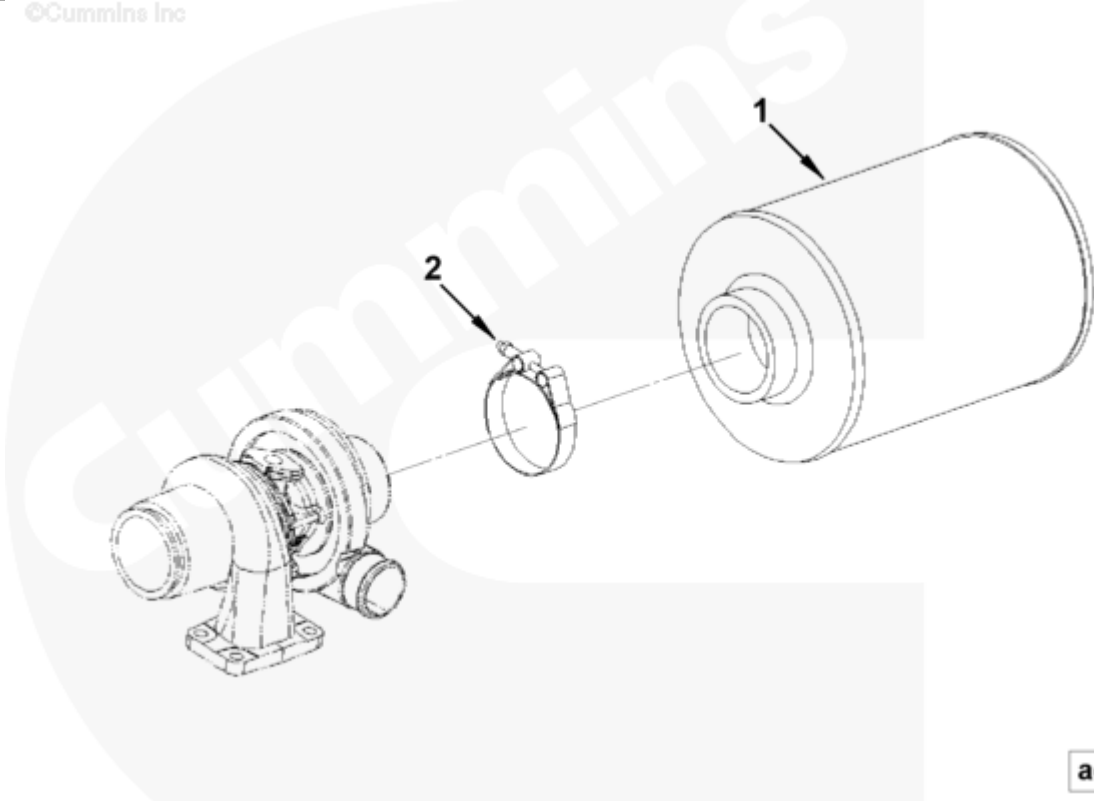

ac900go

[SMALL](#) | [MEDIUM](#) | [LARGE](#)

Cart	Ref No	Part Number	Part Description	Required	Remarks
View My Cart					
		AC9016	Air Cleaner		<a href="#">Air Cleaner...(More)</a>

					Duty Rating: Light
					Air Cleaner Exhaust OD (MM):
					76.2
					Mounting Location: On
					Turbocharger
					Manufacturer: Donaldson
					Filter Quantity: 1
					Environment Capability:
					Indoor
					Filter Disposition: Reuseable
					Supply Method: Mounted
					Engine Family: B Series
					Structure Code: 02 EBM
					Cylinders:
					4
					6
					Aspiration:
					Turbocharged
<input type="checkbox"/>	1	<a href="#">3924893</a>	Air Cleaner	1	
<input type="checkbox"/>	2	<a href="#">135144</a>	T-Bolt Clamp	1	3 1/2 in.